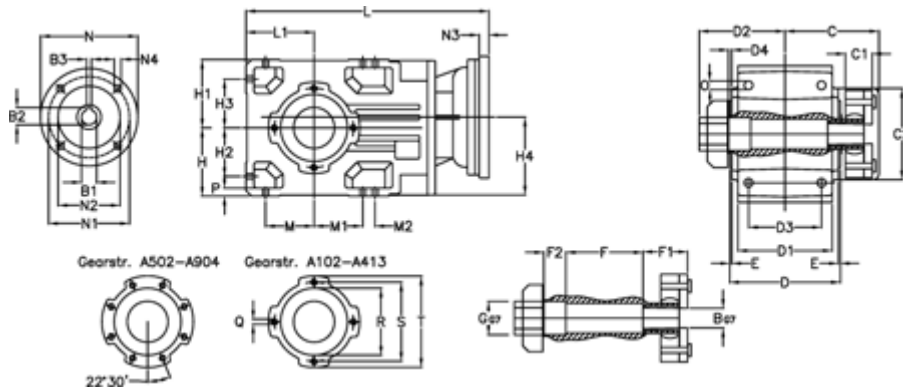

Article number: 29600103516025

Description: Bevel helical gearbox  
A102QF20-35,1-P71B5

## Measures

B = 20	D1 = 95	F2 = 36	L = 282.5	N3 = -
B1 = 14	D2 = 90	G = 32	L1 = 70	N4 = M8x16
B2 = 16.3	D3 = 75	GA = 14,5 NM	M = 50.0	O = 9.5
B3 = 5	d4 = 4.5	H = 70	M1 = 50.0	P = 9
C = 101.5	Description = A102QF-xx-P71 B5	H1 = 70	M2 = -	Q = M8x12
C1 = 29	E = 3.0	H2 = 50.0	N = 160	R = 80
C2 = 83.0	F = 77.5	H3 = 50.0	N1 = 130	S = 100
D = 117	F1 = 36.0	H4 = 83.0	N2 = 110	T = 120